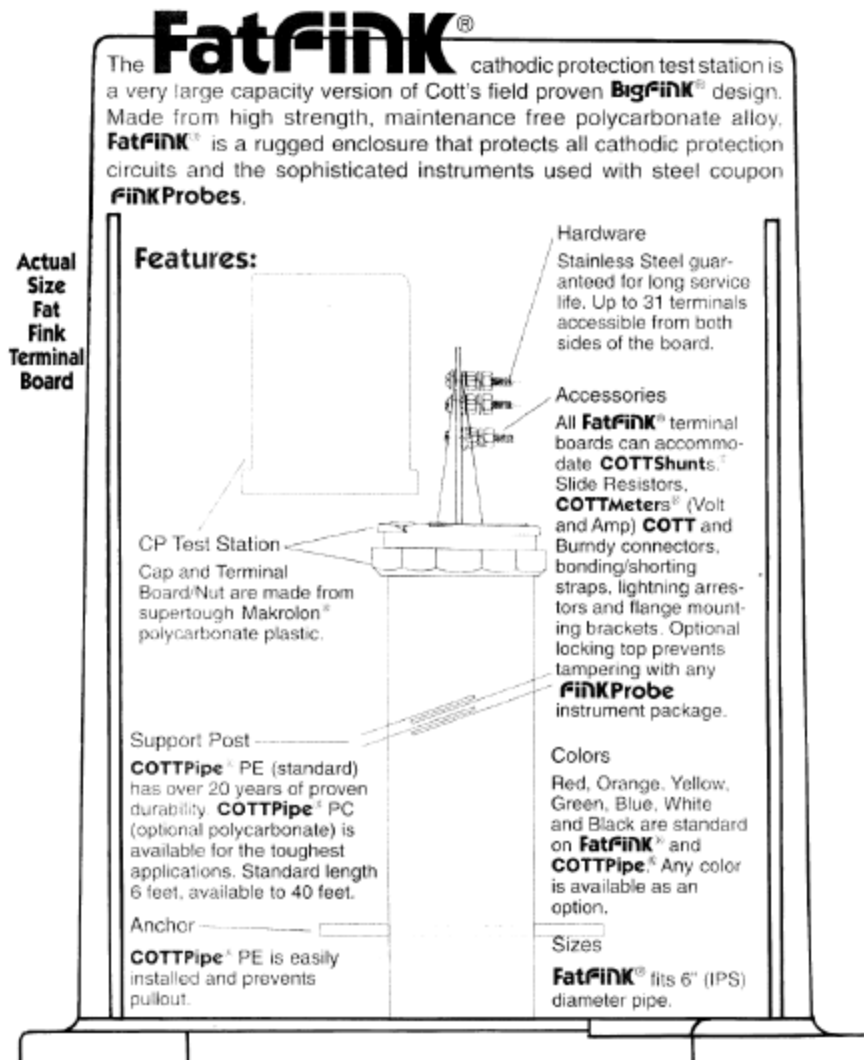

Electrobraze®

Fat Fink - COTT Manufacturing

PINBRAZING SPECIALISTS